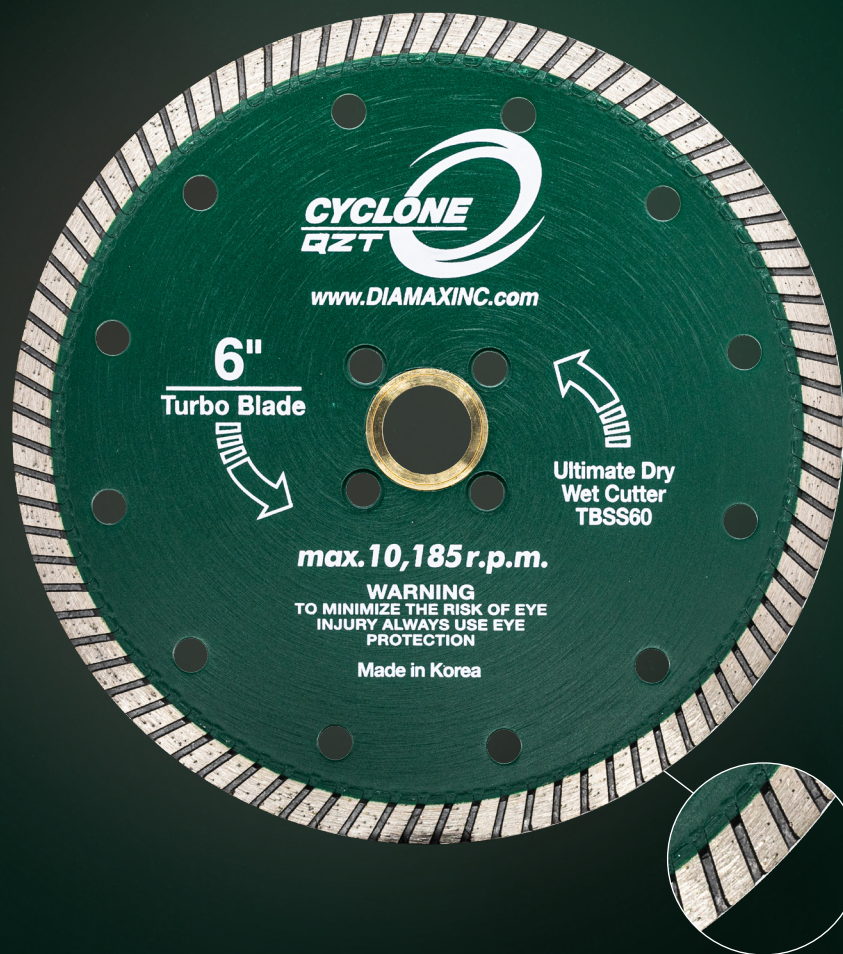

CYCLONE QZT TURBO BLADE

Contains the **highest grade of super abrasive diamonds**

Cuts quartzite with ease

Fast cuts from start to finish **without sharpening**

Same punch as the QZT Silent Core – but **smaller packaging**

9.5mm rim for longer life

TOOLS: ANGLE GRINDER, HAND SAW | MATERIALS: ENGINEERED STONE, GRANITE, QUARTZITE

ITEM #	SIZE	ARBOR	RPM
TBSQ50	5 1/8"	5/8" - 7/8" - 20mm	12,000
TBSQ60	6"	5/8" - 7/8" - 20mm	10,185