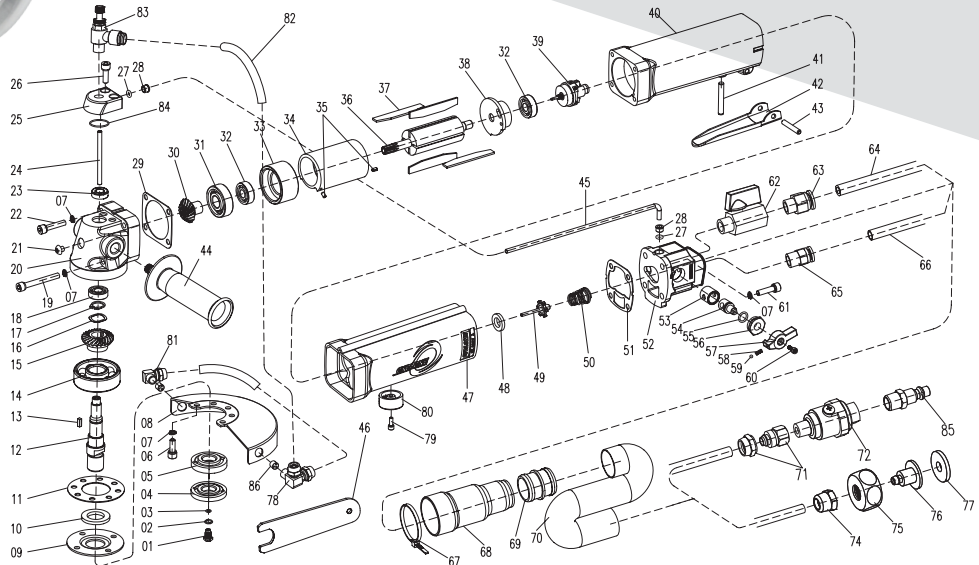

CYCLONE PNEUMATIC AIR GRINDER

Item #	RPMs
MVG60	10,000

Parts #	Description	Qty
MVGAC01	Nozzle	1
MVGAC02	O-Ring [01.5x7]	1
MVGAC03	O-Ring [02x3]	1
MVGAC04	The outer plate	1
MVGAC05	The inner plate	1
MVGAC06	Screw [M5X12]	4
MVGAC07	Washer	12
MVGAC08	Disc Cover	1
MVGAC09	Retainer	1
MVGAC10	Felt Seal	1
MVGAC11	Gasket	1
MVGAC12	Gear shaft [5/8-11]	1
MVGAC13	Key	1
MVGAC14	Bearing	1
MVGAC15	Bevel gear [23T]	1
MVGAC16	Wave washer [012]	1
MVGAC17	Snap ring [012]	1
MVGAC18	Bearing	1
MVGAC19	Screw [M5X50]	2
MVGAC20	Angle head	1
MVGAC21	Screw [M6x5]	1
MVGAC22	Screw [M5x25]	2
MVGAC23	Oil seal [TCB8X15X5]	1

Parts #	Description	Qty
MVGAC24	Inner pipe	1
MVGAC25	Pipe-joint assembly	1
MVGAC26	Screw [M5X16]	2
MVGAC27	O-Ring [01.9X3.4]	2
MVGAC28	Pipe bush	2
MVGAC29	Gasket	1
MVGAC30	Spiral bevel pinion [16T]	1
MVGAC31	Bearing	1
MVGAC32	Bearing	2
MVGAC33	Front breaing case	1
MVGAC34	Cylinder	1
MVGAC35	Spring pin [0.25X5]	2
MVGAC36	Rotor	1
MVGAC37	Vane	4
MVGAC38	Rear bearing case	1
MVGAC39	Governor	1
MVGAC40	Motor housing	1
MVGAC41	Valve pin [05x35]	1
MVGAC42	Throttle lever	1
MVGAC43	Roll pin [04X22]	1
MVGAC44	Grip	1
MVGAC45	Water pipe	1

Parts #	Description	Qty
MVGAC46	Wrench	1
MVGAC47	Body cover	1
MVGAC48	Valve seat	1
MVGAC49	Valve	1
MVGAC50	Valve spring	1
MVGAC51	Gasket	1
MVGAC52	End case	1
MVGAC53	Valve bush	1
MVGAC54	Water valve	1
MVGAC55	O-Ring [01.5X8]	1
MVGAC56	Nut	1
MVGAC57	Valve lever	1
MVGAC58	Spring	1
MVGAC59	Ball bearing [03]	1
MVGAC60	Screw [M3x8]	1
MVGAC61	Screw [M5x20]	4
MVGAC62	Ball valve	1
MVGAC63	Hose joint [PC12-02]	1
MVGAC64	Air pipe	1
MVGAC65	Hose joint [PC8-01]	1
MVGAC66	Water hose	1
MVGAC67	Clamp	1
MVGAC68	Exhaust cover	1