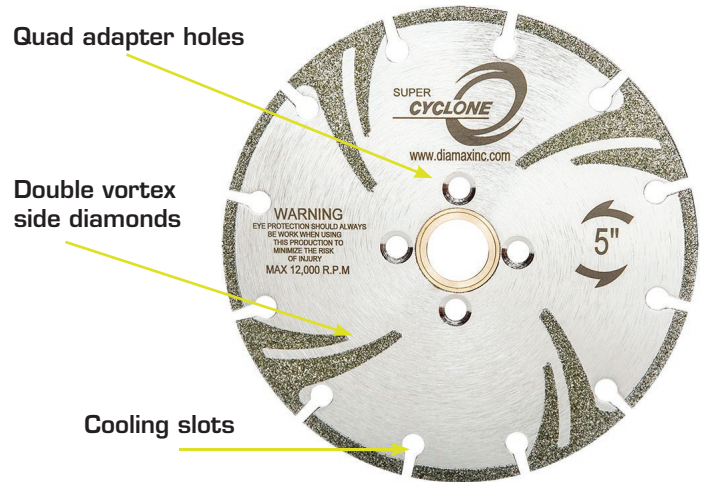

SUPER CYCLONE ELECTROPLATED BLADE

DETAILS:

- This blade is thick enough to handle quad adapters
- First marble blade with vortex side-protection
- Cuts engineered glass composite materials
- Side protection ensures a clean 90° cut

Item #	Size	Arbor	RPM
EMBSL40	4"	5/8" - 7/8" + 20 mm	15,000
EMBSL45	4.5"	5/8" - 7/8" + 20 mm	13,300
EMBSL50	5"	5/8" - 7/8" + 20 mm	12,000
EMBSL60	6"	5/8" - 7/8" + 20 mm	10,185
EMBSL70	7"	5/8" + DKO	8,730
EMBSL7Q	7"	5/8" - 7/8" + 20 mm	8,730

Tools:

Material:

Marble

Porcelain Tile

Ultra compact